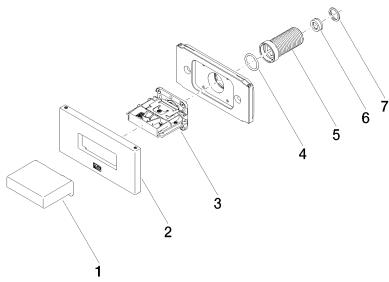

Required article

35 080 970-90 0010
Rough-in adapter -

Shower - CL.1
WATER CURVE Body spray - polished chrome
Article number: 36 514 979-00 0010

Spare parts list

Number	Item Number	Designation	Number of units
--------	-------------	-------------	-----------------