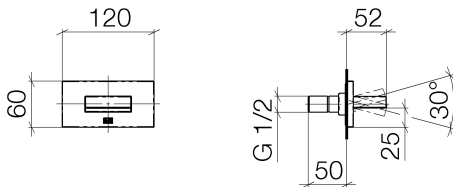

Shower - CL.1

WATER CURVE Body spray - polished chrome

Article number: 36 514 979-00 0010

- Pressurized cascade stream
- Horizontal jet
- Adjustable jet
- Cover plate 4-3/4" x 2-3/8"
- 1/2" connection
- Water flow rate limited to max. 1.8 gpm

polished chrome

Accessory is required for this item.

Dimensional drawing

All dimensions in mm / inch = mm x 0,0394

Shower - CL.1
WATER CURVE Body spray - polished chrome
Article number: 36 514 979-00 0010

Flow rate chart

Shower - CL.1
WATER CURVE Body spray - polished chrome
Article number: 36 514 979-00 0010

Other surface finishes

platinum matte
36 514 979-06 0010

platinum
36 514 979-08 0010

Dark Brass matte
36 514 979-16 0010

Required article

35 080 970-90 0010
Rough-in adapter -

Shower - CL.1
WATER CURVE Body spray - polished chrome
Article number: 36 514 979-00 0010

Spare parts list

Number	Item Number	Designation	Number of units
--------	-------------	-------------	-----------------