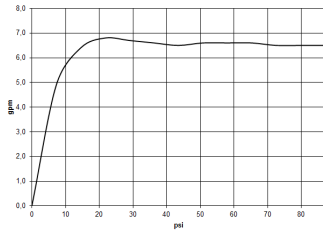

Shower - CL.1

WATER CURVE Body spray - polished chrome

Article number: 36 514 979-00 0010

- Pressurized cascade stream
- Horizontal jet
- Adjustable jet
- Cover plate 4-3/4" x 2-3/8"
- 1/2" connection
- Water flow rate limited to max. 1.8 gpm

polished chrome

Accessory is required for this item.

Dimensional drawing

All dimensions in mm / inch = mm x 0,0394

Shower - CL.1
WATER CURVE Body spray - polished chrome
Article number: 36 514 979-00 0010

Flow rate chart

Shower - CL.1
WATER CURVE Body spray - polished chrome
Article number: 36 514 979-00 0010

Other surface finishes

platinum matte
36 514 979-06 0010

platinum
36 514 979-08 0010

Dark Brass matte
36 514 979-16 0010